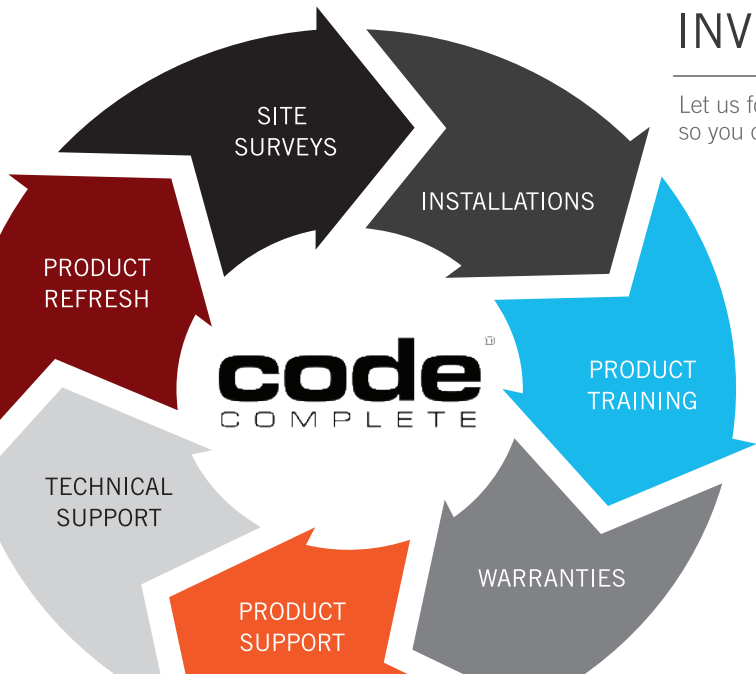

GET A RETURN ON YOUR INVESTMENT

Let us focus on the technology, so you can focus on the business.